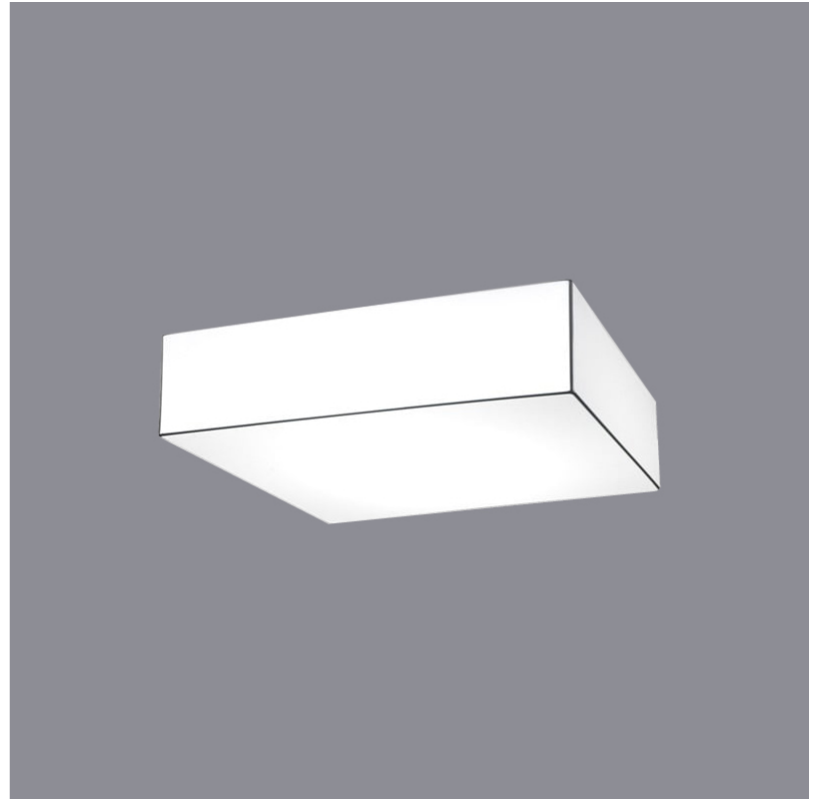

PROJECT
TYPE
SPECIFIER
QUANTITY
DATE

WEDGE SURFACE

D112035-

base number Color
Temperature

1. To build a product code in our configurator select the specify button on the base model # product page
2. To build a manual product code on this datasheet choose from the options listed below in blue font and add the suffix to the base model #

GENERAL

Series: Wedge
Brand: Ole
Division: Design
Mounting Type: Surface
Mounting Location: Wall / Ceiling
Subcategory: Ambient

PHYSICAL

Shape: Square
Length (mm): 600
Length (in): 23 ⁵/₈
Width (mm): 600
Width (in): 23 ⁵/₈
Height (mm): 160
Height (in): 6 ⁵/₁₆
Light Distribution: Omnidirectional
Weight (kg): 2.7
Weight (lbs): 5.9
Diffuser: Elastic Fabric - Optical White
Fixture Finish: WHI
Fixture Material: Metal / Elastic Fabric

ELECTRICAL

Lamp Type: LED
Input Wattage (W): 30.25
Total Output Wattage (W): 25.3
Dimming: Non-Dimmable / 0-10V Dimming
Driver Included: Yes
Driver Location: Integrated
Driver Type: Constant Current - Universal
Driver Class: Class 2
Input Voltage (V): 120 - 277
Constant Current (MA): 700

LED

Color Temperature (°K): 3000 / 4000
Max. Delivered Lumen (lm): 2400 / 2510
CRI: >80 CRI
Lamp Life (hrs): 50000

OPTICAL

RATINGS AND CERTIFICATIONS

Certified By: Certified for North American Standards
IP rating: IP20