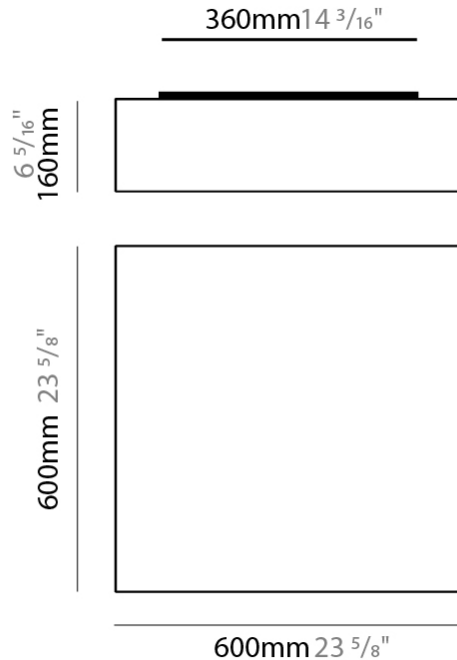

WEDGE SURFACE

D112034

base number

1. To build a product code in our configurator select the specify button on the base model # product page
2. To build a manual product code on this datasheet choose from the options listed below in blue font and add the suffix to the base model #

GENERAL

Series: Wedge
Brand: Ole
Division: Design
Mounting Type: Surface
Mounting Location: Wall / Ceiling
Subcategory: Ambient

PHYSICAL

Shape: Square
Length (mm): 600
Length (in): 23 5/8
Width (mm): 600
Width (in): 23 5/8
Height (mm): 160
Height (in): 6 5/16
Light Distribution: Omnidirectional
Weight (kg): 2.7
Weight (lbs): 5.9
Diffuser: Elastic Fabric - Optical White
Fixture Finish: WHI
Holder Finish: White
Fixture Material: Metal / Elastic Fabric

ELECTRICAL

Number of Lamps: 4
Lamp Type: LED Retrofit
Lamp Shape: A19
Bulb Included: Bulb Not Included
Max. Wattage Per Lamp (W): 15
Lamp Base: E26
Input Voltage (V): 120
Upon Request: 277Vac / GU24

LED

OPTICAL

RATINGS AND CERTIFICATIONS

Certified By: Certified for North American Standards
IP rating: IP20