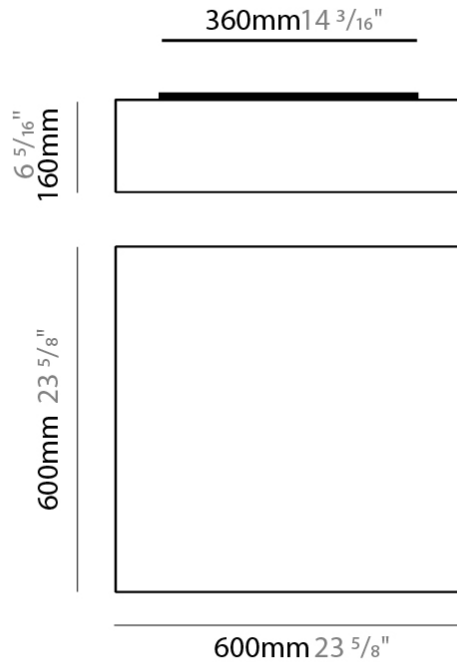

PROJECT
TYPE
SPECIFIER
QUANTITY
DATE

WEDGE SURFACE

D112035-

base number Color
Temperature

1. To build a product code in our configurator select the specify button on the base model # product page
2. To build a manual product code on this datasheet choose from the options listed below in blue font and add the suffix to the base model #

GENERAL

Series: Wedge
Brand: Ole
Division: Design
Mounting Type: Surface
Mounting Location: Wall / Ceiling
Subcategory: Ambient

PHYSICAL

Shape: Square
Length (mm): 600
Length (in): 23 ⁵/₈
Width (mm): 600
Width (in): 23 ⁵/₈
Height (mm): 160
Height (in): 6 ⁵/₁₆
Light Distribution: Omnidirectional
Weight (kg): 2.7
Weight (lbs): 5.9
Diffuser: Elastic Fabric - Optical White
Fixture Finish: WHI
Fixture Material: Metal / Elastic Fabric

ELECTRICAL

Lamp Type: LED
Input Wattage (W): 30.25
Total Output Wattage (W): 25.3
Dimming: Non-Dimmable / 0-10V Dimming
Driver Included: Yes
Driver Location: Integrated
Driver Type: Constant Current - Universal
Driver Class: Class 2
Input Voltage (V): 120 - 277
Constant Current (MA): 700

LED

Color Temperature (°K): 3000 / 4000
Max. Delivered Lumen (lm): 2400 / 2510
CRI: >80 CRI
Lamp Life (hrs): 50000

OPTICAL

RATINGS AND CERTIFICATIONS

Certified By: Certified for North American Standards
IP rating: IP20